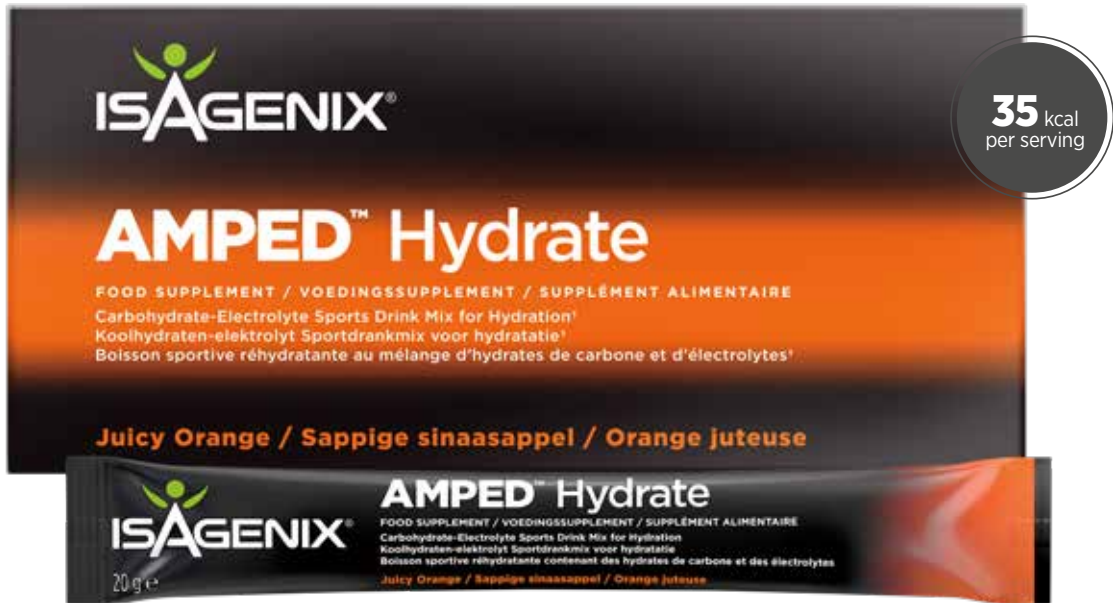

AMPED™ Hydrate

The Sports Drink, Reinvented.

WHAT IS AMPED HYDRATE?

A refreshing, hydrating sports drink mix enriched with vitamin C, B-complex and a unique carbohydrate-electrolyte blend¹.

WHY AMPED HYDRATE?

During exercise, your body loses vitamins, electrolytes and water. Without them, it can be difficult to maintain a peak level of performance¹.

AMPED Hydrate offers 150 percent of your Nutrient Reference Value for vitamin C and the full complex of B vitamins per serving, with no artificial flavours, colours or sweeteners.

HOW DOES IT WORK?

Specifically designed for use during and after exercise, AMPED Hydrate contains a unique carbohydrate-electrolyte blend to keep you hydrated and provides the body with essential nutrients that are lost during workouts¹.

- Supports performance during prolonged endurance exercise
- No artificial flavours, colours or sweeteners